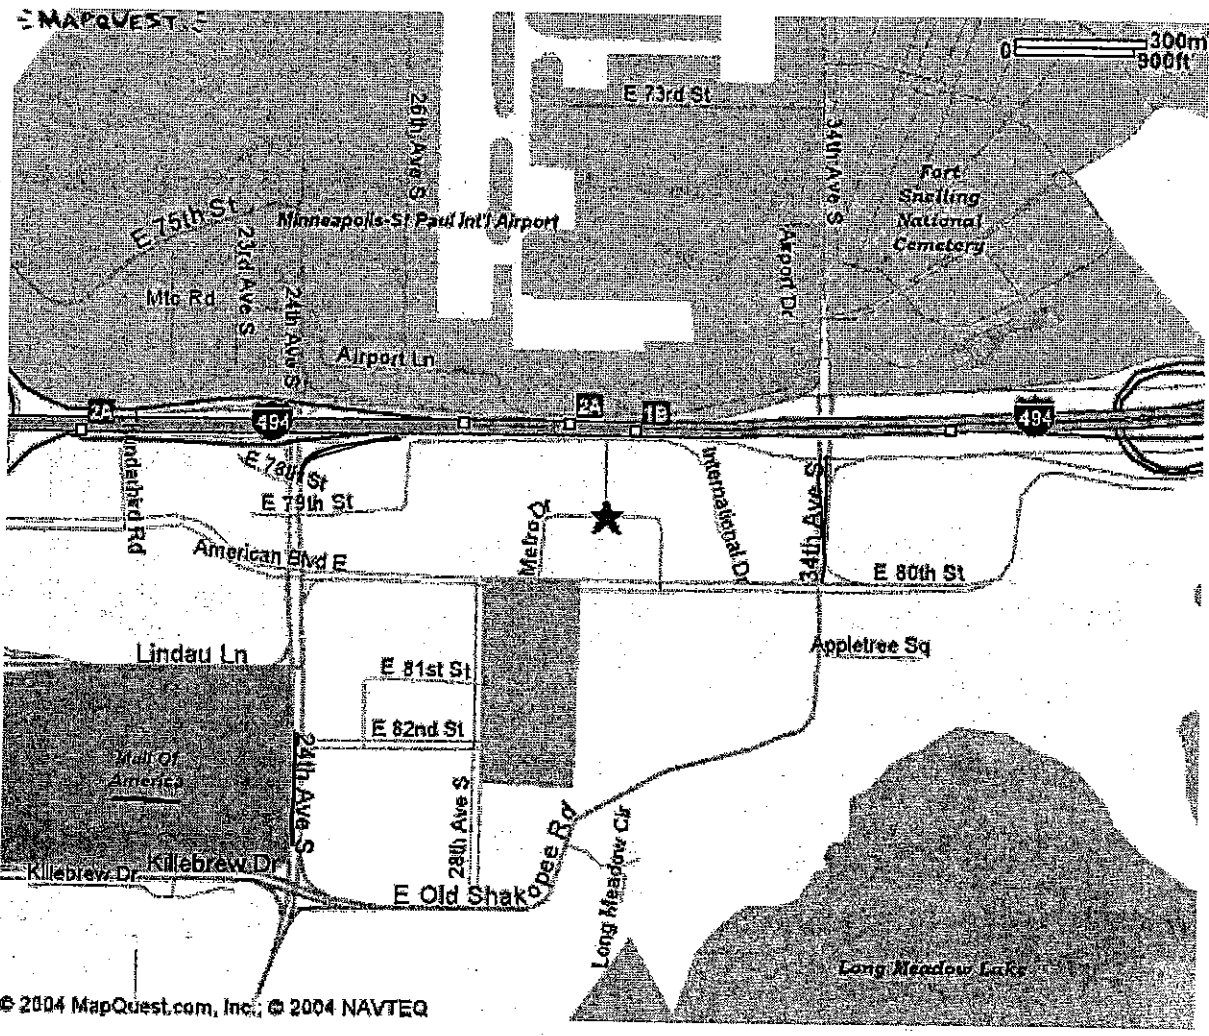

© 2004 MapQuest.com, Inc., © 2004 NAVTEQ